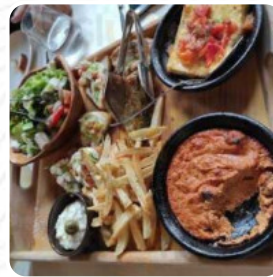

A **comprehensive menu** of Kroi from Kruje covering all **18** meals and drinks can be found here on the card. For *changing offers*, please get in touch via phone or use the contact details provided on the website.