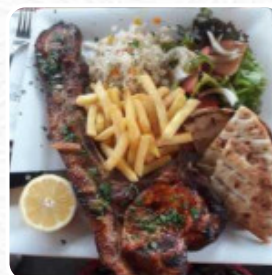

## ***Coffee Gallery Menu***

<https://menulist.menu>

Richardou And Venegarias Old Castle, 3036 Limassol, Cyprus

+35799486696,+35725376165 - <https://facebook.com/coffeegallery.limassol/>

On this homepage, you can find the **complete menu** of **Coffee Gallery** from Limassol. Currently, there are **18** meals and drinks up for grabs. For *seasonal* or *weekly deals*, please contact the restaurant owner directly. You can also contact them through their website. What **User** likes about Coffee Gallery:  
From my first visit back in Dec 2017 to today, this is one of my favorite places to stop in Old Town Limassol near the Castle to enjoy great food and relaxing atmosphere! [View all feedback](#).

## These Types Of Dishes Are Being Served

SALAD

PANINI

BURGER

SANDWICH