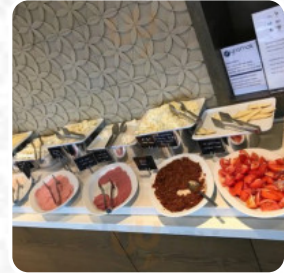

Here you can find the [menu](#) of Olive in Fatih. At the moment, there are **11** courses and drinks on the card. You can inquire about seasonal or weekly deals via phone. What [User](#) likes about Olive: A beautiful roof restaurant with traditional Turkish food. Gluten-free elements are marked with a G on the menu and there were several elements to choose from. I stir the Turkish style beef fry and it was delicious and fill. [read more](#). What [Tomas P](#) doesn't like about Olive:

Maybe we went on a bad night, but the experience wasn't memorable. Service wasn't great. Food was ok. The view, however, is stunning!!! (You can see the New City, small part of the Asian side, and the top of Hagia Sofia) But there are only about 4 tables that enjoy such good view. Atmosphere not improved by them playing pop music. [read more](#). Intoday'stime one might start to consider maybe eating healthier; exactly for these thoughts, Olive's food menu offers a large assortment of *healthy* menus, The **magical** desserts of the restaurant also shine not only on children's plates and in children's eyes. In case you want to have breakfast, a tasty brunch is offered to you.