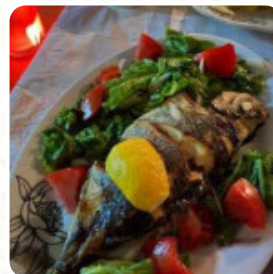

Cafe Kanda Menu

<https://menulist.menu>

Rruga Qendrore, SH8, Himarë, Albania, Himare

A **comprehensive [menu](#) of Cafe Kanda** from Himare covering all 17 menus and drinks can be found here on the food list. For changing offers, please get in touch via phone or use the contact details provided on the website. What [User](#) likes about Cafe Kanda:

amazing little restaurant with delicious fresh food. when we first arrived, the son said to us that his father did not return from fishing and caught with them. food: 5/5 service: 5/5 atmosphere: 5/5 .more [read more](#). The premises in the restaurant are wheelchair accessible and can also be used with a wheelchair or physiological limitations,

Depending on the weather, you can also sit outside and eat. What [User](#) doesn't like about Cafe Kanda: there was no menu, the prices were not clear even after the request. very small part, eating was cold and overpriced. it seems to be a tourist hunting as it seems to be a very humble and more authentic place, but at the end they pay more than at other places with better dining / environment / service in heaven. not return. [read more](#). At Cafe Kanda in [Himare](#), **scrumptious Greek meals** like Gyros, Souvlaki and [Seafood](#), along with sides like fries, feta cheese salad, Pita bread and Tzatziki are provided to you, Additionally, easy digestible Mediterranean courses are available. Also, they provide you flavorful [seafood](#) meals, It's possible to chill out at the bar with a *cool beer* or other alcoholic and non-alcoholic drinks.