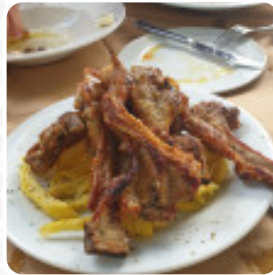

On this site, you can find the **complete [menu](#)** of **Konaki Reastaurant** from Papingo. Currently, there are 16 meals and drinks up for grabs. For **[changing offers](#)**, please contact the owner of the restaurant directly. You can also contact them through their **[website](#)**. What **[User](#)** likes about Konaki Reastaurant:

Service: Dine in Meal type: Lunch Price per person: €20–25 Food: 5 Service: 5 Atmosphere: 5 Recommended dishes: Σαγανάκι, Κολοκυθόπιτα, Σαλατα **[read more](#)**. As a guest, you can use the WLAN of the establishment at no extra cost, Depending on the weather conditions, you can also sit outside and eat and drink. The premises on site are accessible, and therefore no problem for clientele with wheelchairs or physical disabilities. Konaki Reastaurant from Papingo serves *delectable, good Mediterranean cuisine* with its typical courses, additionally, the **Greek specialties** are extremely popular with the guests of the restaurant.