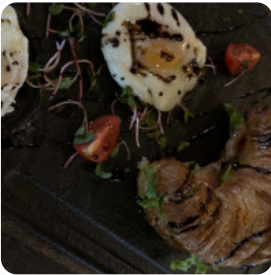

On this webpage, you can find the **complete menu** of **Grand Shale** from Архызское. Currently, there are 16 courses and drinks available. For *changing offers*, please contact the owner of the restaurant directly. You can also contact them through their website. The premises in the restaurant are wheelchair accessible and can also be used with a wheelchair or physical limitations, Depending on the weather conditions, you can also sit outside and eat. WiFi is available free of charge. If you want to spoil your palate with a bit of culinary flair, this is the place to be: The successful Asian fusion cuisine of the Grand Shale from Архызское - a delicious mix of proven and the unexpected, and **easily digestible Japanese dishes** are being made with lots of freshly harvested vegetables, fish and meat. At the bar, you can also relax after the meal (or during it) with an alcoholic or non-alcoholic drink, the menu also includes fine vegetarian recipes.