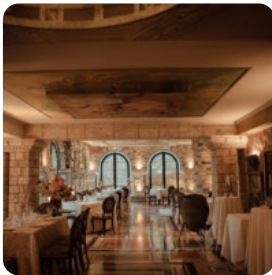

On this homepage, you can find the **complete [menu](#) of Illuminatum Residence** from [Petrele](#). Currently, there are 16 menus and drinks available. For seasonal or weekly deals, please contact the restaurant owner directly.

You can also contact them through their website. What [User](#) likes about Illuminatum Residence:

Wow, what a gem. Great grand architecture. Great environment for the kids with acres of land to roam around. On the edge of the wilderness for the keen mountain walkers. Delicious food. Spotlessly clean. Friendly and welcoming professional staff. I would have given it 5 had they made space for baby changing facilities in their toilet. Had to change my baby in their couches. [read more](#). The restaurant and its rooms are wheelchair accessible and thus usable with a wheelchair or physiological limitations, Depending on the weather, you can also sit outside and have something. What [User](#) doesn't like about Illuminatum Residence:

Shume Luxury ka investuar ne mur guri dhe dicka ne ndricim por sistemi audio eshte cop cop sikur jemi ne mesjete ka ca lokale qe kane bokse firmato ke qef me degjuar music [read more](#). The comprehensive selection of **coffee and tea specialties** makes a visit to Illuminatum Residence even more worthwhile, At the bar, you can unwind with a *freshly tapped beer* or other alcoholic and non-alcoholic drinks. There are also tasty meals available, typical for Europe, Moreover, there are easy to digest [Mediterranean menus](#) available.