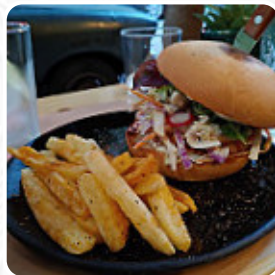

A **complete menu** of The Vegan Vandal from Αθήνα covering all 28 menus and drinks can be found here on the card. For seasonal or weekly deals, please get in touch via phone or use the contact details provided on the website. What [User](#) likes about The Vegan Vandal:

we had the salate (malone and parmesan,) nuggets, jack obstburger and the hot dog. everything was great. Moreover, the homemade limonade is really beautiful. absolutely fabulous! [read more](#). When the weather is pleasant you can also have something outside. Enjoy tasty Greek dishes like **Gyros, Souvlaki and Seafood** at The Vegan Vandal in Αθήνα with sides like rice, salad with feta cheese, *Pita bread and Tzatziki*, the place offers also menus from the [European](#) environment. There's also delicious [pizza](#), baked fresh using original methods, and you can expect typical Italian cuisine with classics like [pizza](#) and pasta.