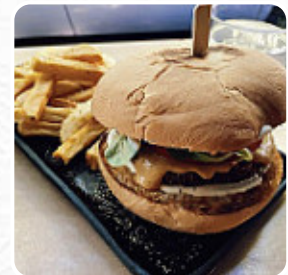

A **complete menu** of The Vegan Vandal from Αθήνα covering all 28 menus and drinks can be found here on the card. For seasonal or weekly deals, please get in touch via phone or use the contact details provided on the website. What [User](#) likes about The Vegan Vandal:

we had the salate (malone and parmesan,) nuggets, jack obstburger and the hot dog. everything was great. Moreover, the homemade limonade is really beautiful. absolutely fabulous! [read more](#). When the weather is pleasant you can also have something outside. Enjoy tasty Greek dishes like **Gyros, Souvlaki and Seafood** at The Vegan Vandal in Αθήνα with sides like rice, salad with feta cheese, *Pita bread and Tzatziki*, the place offers also menus from the [European](#) environment. There's also delicious [pizza](#), baked fresh using original methods, and you can expect typical Italian cuisine with classics like [pizza](#) and pasta.